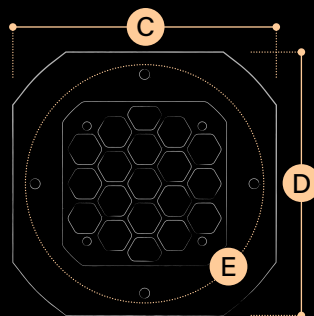

Wiring

We recommend using 14-16 AWG speaker cables with a maximum length of 70 meters. Connect one speaker per amplifier channel.

14-16 AWG speaker cables

Maximum length of 70 meters

One speaker per amplifier channel

Placement

For optimal coverage in large areas, we recommended installing the Eros Pro 3-5 meters above the audience's floor level.

Dimensions

C	Width	104 mm
D	Height	104 mm
E	Cutout diameter	95 mm
F	Depth (including connector)	89 mm
G	Grabrange	8-22 mm