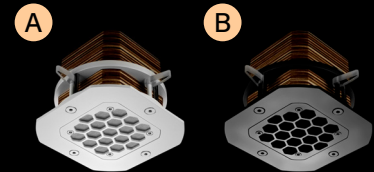

EROS PRO

Flush mount satellite speaker

The Eros Pro flush mount offers professional sound that remains unseen, matching the sonic signature of the surface mount. Perfect for architects and heritage listed venues.

Versatile performer

The Alderwood Eros Pro satellite speakers offer high-performance, durability, and versatility for indoor and outdoor applications.

With a frequency response of 150 to 20,000 Hz, they work best with a compatible subwoofer, such as the Atlas Pro or Cyclops, using a recommended crossover hi-pass of 200 Hz.

Ceramic finish

The Eros Pro is finished with ceramic paint technology for its quality and durability.

A White ceramic

B Black ceramic

Frequency response

Eros Pro flush mount 1 meter @2.83 volts, full range, mounted in 1x1m plaster, 1/6 octave smoothing.

Cabinet material	Premium birch ply
Face plate material	Marine rated alloy
Mounting socket thread	M6x1 mm pitch
Environmental rating	IP67
Finish	White / black ceramic
Driver size	2" extended range
Driver suspension surround	Butyl rubber
Diaphragm maintenance	Self cleaning
Magnet assembly	High-temp neodymium with copper ring
Moving mass	1.2 g
Maximum cone excursion	5.5 mm
Magnetic circuit weight	135 g
Guass	1.2 Tesla