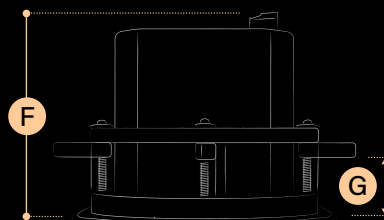

Wiring

We recommend using 14-16 AWG speaker cables with a maximum length of 70 meters. Connect one speaker per amplifier channel.

14-16 AWG speaker cables

Maximum length of 70 meters

One speaker per amplifier channel

Placement

For optimal coverage in large areas, we recommended installing the Eros Pro 3-5 meters above the audience's floor level.

Dimensions

C	Width	104 mm
D	Height	104 mm
E	Cutout diameter	95 mm
F	Depth (including connector)	89 mm
G	Grabrange	8-22 mm