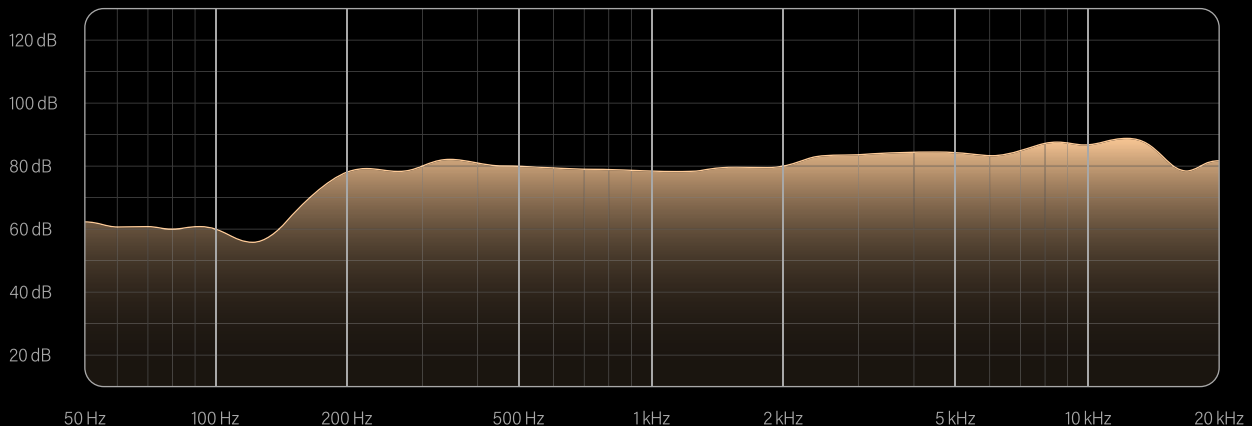

Versatile performer

The Alderwood Eros Pro satellite speakers offer high-performance, durability, and versatility for indoor and outdoor applications.

With a frequency response of 150 to 20,000 Hz, they work best with a compatible subwoofer, such as the Atlas Pro or Cyclops, using a recommended crossover hi-pass of 200 Hz.

Ceramic finish

The Eros Pro is finished with ceramic paint technology for its quality and durability.

A White ceramic

B Black ceramic

Frequency response

Eros Pro flush mount 1 meter @2.83 volts, full range, mounted in 1x1m plaster, 1/6 octave smoothing.

The finer details

Nominal impedance	8 Ohms
A/C impedance	6.2 Ohms
Power handling	50 watts RMS
Sensitivity @ 1Mtr	88 dB
Frequency range	150 - 20,000 Hz
Recommended x-over Hi-Pass	200 Hz
Beamwidth	170° Conical
Input connector	Phoenix contact 3.81 mm
Operating temp	-18° to 110° C
Peak output full range	106 dB
Peak output high pass	110 dB (White noise 24 dB slope 200 Hz)
Dimensions	See below
Weight	425 g

Cabinet material	Premium birch ply
Face plate material	Marine rated alloy
Mounting socket thread	M6x1 mm pitch
Environmental rating	IP67
Finish	White / black ceramic
Driver size	2" extended range
Driver suspension surround	Butyl rubber
Diaphragm maintenance	Self cleaning
Magnet assembly	High-temp neodymium with copper ring
Moving mass	1.2 g
Maximum cone excursion	5.5 mm
Magnetic circuit weight	135 g
Guass	1.2 Tesla