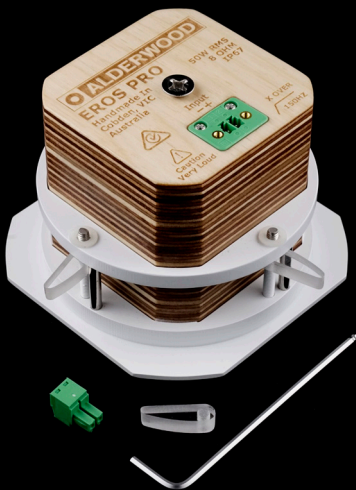

EROS PRO

Flush mount satellite speaker

The Eros Pro flush mount offers professional sound that remains unseen, matching the sonic signature of the surface mount. Perfect for architects and heritage listed venues.

Versatile performer

The Alderwood Eros Pro satellite speakers offer high-performance, durability, and versatility for indoor and outdoor applications.

With a frequency response of 150 to 20,000 Hz, they work best with a compatible subwoofer, such as the Atlas Pro or Cyclops, using a recommended crossover hi-pass of 200 Hz.

Ceramic finish

The Eros Pro is finished with ceramic paint technology for its quality and durability.

A White ceramic

B Black ceramic

Frequency response

Eros Pro flush mount 1 meter @2.83 volts, full range, mounted in 1x1m plaster, 1/6 octave smoothing.

Cabinet material	Premium birch ply
Face plate material	Marine rated alloy
Mounting socket thread	M6x1 mm pitch
Environmental rating	IP67
Finish	White / black ceramic
Driver size	2" extended range
Driver suspension surround	Butyl rubber
Diaphragm maintenance	Self cleaning
Magnet assembly	High-temp neodymium with copper ring
Moving mass	1.2 g
Maximum cone excursion	5.5 mm
Magnetic circuit weight	135 g
Guass	1.2 Tesla